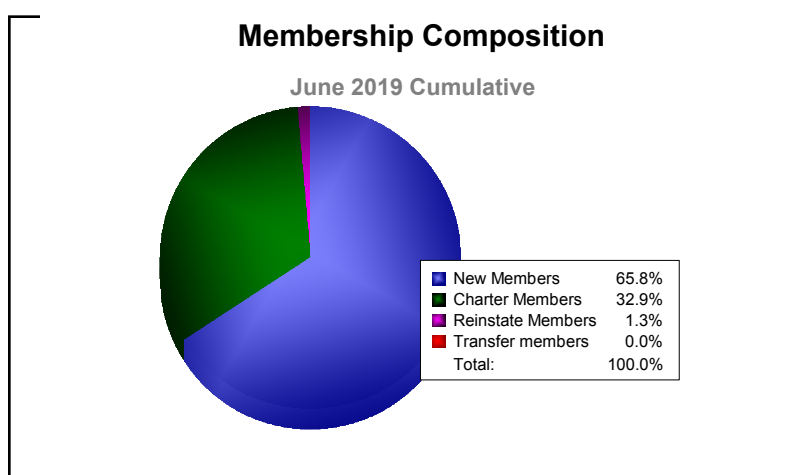

Year	New Clubs	Dropped Clubs	Gain/ Loss Clubs	New Members	Charter Members	Reinstate Members	Transfer Members	Total Member Added	Total Members Dropped	Gain/ Loss Members
2014-2015	0	0	0	0	0	0	0	0	0	0
2015-2016	0	-1	-1	0	0	0	0	0	-8	-8
<b>Average</b>	<b>0</b>	<b>-1</b>	<b>-1</b>	<b>0</b>	<b>0</b>	<b>0</b>	<b>0</b>	<b>0</b>	<b>-4</b>	<b>-4</b>

Year	New Clubs	Dropped Clubs	Gain/ Loss Clubs	New Members	Charter Members	Reinstate Members	Transfer Members	Total Member Added	Total Members Dropped	Gain/ Loss Members
2014-2015	0	0	0	40	0	1	3	44	-44	0
2015-2016	0	0	0	59	0	0	1	60	-49	11
2016-2017	0	0	0	42	0	0	1	43	-36	7
2017-2018	1	0	1	56	22	1	0	79	-45	34
2018-2019	1	0	1	50	25	1	0	76	-82	-6
<b>Average</b>	<b>0</b>	<b>0</b>	<b>0</b>	<b>49</b>	<b>9</b>	<b>1</b>	<b>1</b>	<b>60</b>	<b>-51</b>	<b>9</b>