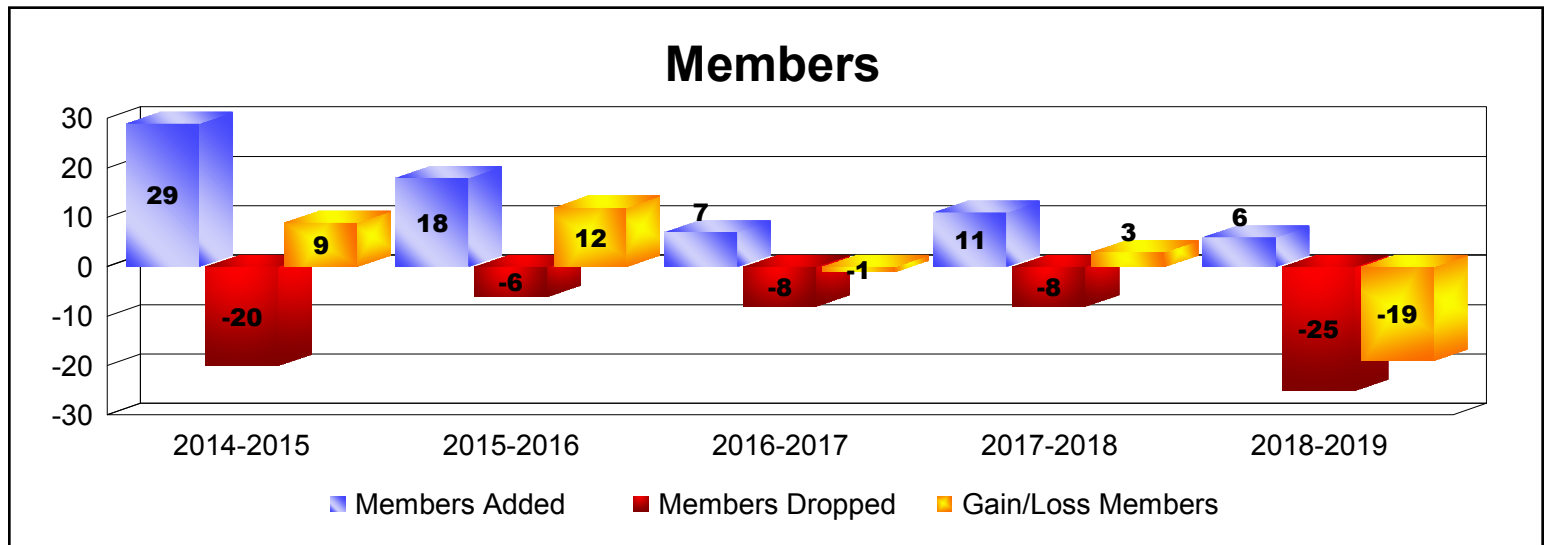

Year	New Clubs	Dropped Clubs	Gain/ Loss Clubs	New Members	Charter Members	Reinstate Members	Transfer Members	Total Member Added	Total Members Dropped	Gain/ Loss Members
2014-2015	0	0	0	0	0	0	0	0	0	0
2015-2016	0	-1	-1	0	0	0	0	0	-8	-8
<b>Average</b>	<b>0</b>	<b>-1</b>	<b>-1</b>	<b>0</b>	<b>0</b>	<b>0</b>	<b>0</b>	<b>0</b>	<b>-4</b>	<b>-4</b>

Year	New Clubs	Dropped Clubs	Gain/ Loss Clubs	New Members	Charter Members	Reinstate Members	Transfer Members	Total Member Added	Total Members Dropped	Gain/ Loss Members
2014-2015	0	0	0	40	0	1	3	44	-44	0
2015-2016	0	0	0	59	0	0	1	60	-49	11
2016-2017	0	0	0	42	0	0	1	43	-36	7
2017-2018	1	0	1	56	22	1	0	79	-45	34
2018-2019	1	0	1	50	25	1	0	76	-82	-6
<b>Average</b>	<b>0</b>	<b>0</b>	<b>0</b>	<b>49</b>	<b>9</b>	<b>1</b>	<b>1</b>	<b>60</b>	<b>-51</b>	<b>9</b>

Year	New Clubs	Dropped Clubs	Gain/ Loss Clubs	New Members	Charter Members	Reinstate Members	Transfer Members	Total Member Added	Total Members Dropped	Gain/ Loss Members
2014-2015	1	0	1	4	20	5	0	29	-20	9
2015-2016	0	0	0	18	0	0	0	18	-6	12
2016-2017	0	0	0	5	0	1	1	7	-8	-1
2017-2018	0	0	0	11	0	0	0	11	-8	3
2018-2019	0	-1	-1	6	0	0	0	6	-25	-19
<b>Average</b>	<b>0</b>	<b>0</b>	<b>0</b>	<b>9</b>	<b>4</b>	<b>1</b>	<b>0</b>	<b>14</b>	<b>-13</b>	<b>1</b>