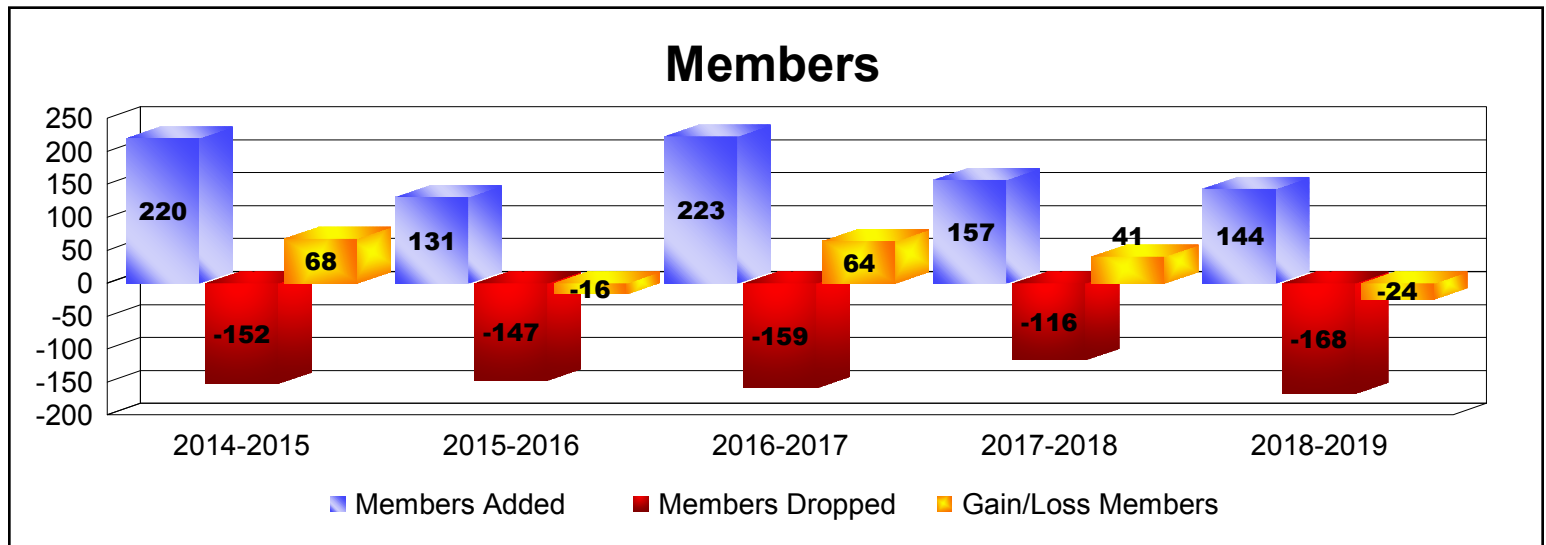

Year	New Clubs	Dropped Clubs	Gain/ Loss Clubs	New Members	Charter Members	Reinstate Members	Transfer Members	Total Member Added	Total Members Dropped	Gain/ Loss Members
2014-2015	3	0	3	137	73	2	8	220	-152	68
2015-2016	0	0	0	122	0	3	6	131	-147	-16
2016-2017	3	0	3	147	67	6	3	223	-159	64
2017-2018	0	0	0	140	5	8	4	157	-116	41
2018-2019	2	0	2	83	52	3	6	144	-168	-24
Average	2	0	2	126	39	4	5	175	-148	27