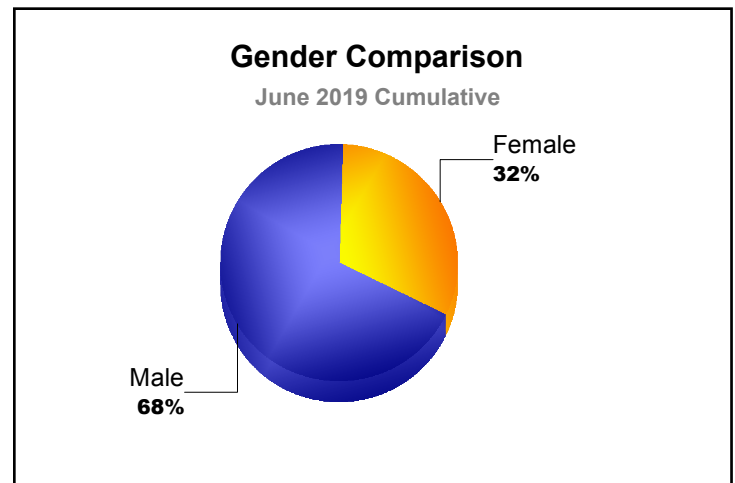

Year	New Clubs	Dropped Clubs	Gain/ Loss Clubs	New Members	Charter Members	Reinstate Members	Transfer Members	Total Member Added	Total Members Dropped	Gain/ Loss Members
2014-2015	3	0	3	137	73	2	8	220	-152	68
2015-2016	0	0	0	122	0	3	6	131	-147	-16
2016-2017	3	0	3	147	67	6	3	223	-159	64
2017-2018	0	0	0	140	5	8	4	157	-116	41
2018-2019	2	0	2	83	52	3	6	144	-168	-24
Average	2	0	2	126	39	4	5	175	-148	27