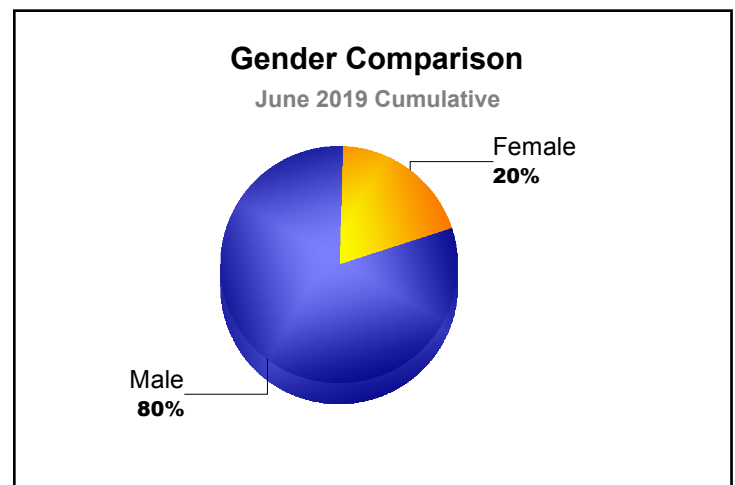

Year	New Clubs	Dropped Clubs	Gain/ Loss Clubs	New Members	Charter Members	Reinstate Members	Transfer Members	Total Member Added	Total Members Dropped	Gain/ Loss Members
2014-2015	0	0	0	9	0	1	0	10	-8	2
2015-2016	0	0	0	6	0	0	0	6	-2	4
2016-2017	0	0	0	4	0	0	0	4	-10	-6
2017-2018	0	0	0	3	0	0	0	3	-6	-3
2018-2019	0	0	0	2	0	0	2	4	-3	1
Average	0	0	0	5	0	0	0	5	-6	0