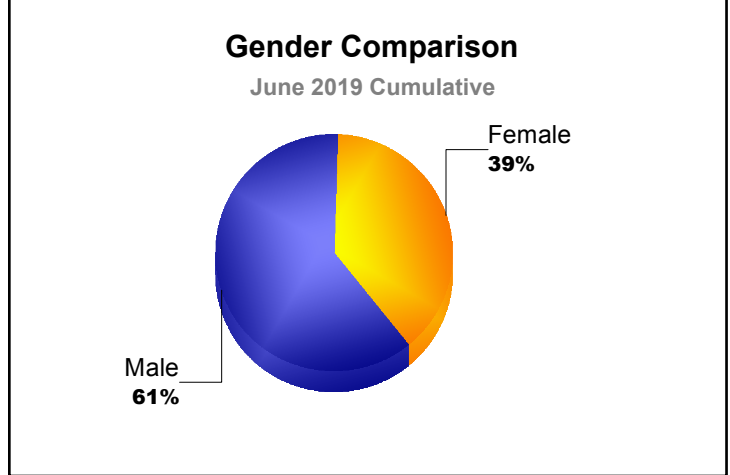

Year	New Clubs	Dropped Clubs	Gain/ Loss Clubs	New Members	Charter Members	Reinstate Members	Transfer Members	Total Member Added	Total Members Dropped	Gain/ Loss Members
2014-2015	0	0	0	40	0	1	3	44	-44	0
2015-2016	0	0	0	59	0	0	1	60	-49	11
2016-2017	0	0	0	42	0	0	1	43	-36	7
2017-2018	1	0	1	56	22	1	0	79	-45	34
2018-2019	1	0	1	50	25	1	0	76	-82	-6
Average	0	0	0	49	9	1	1	60	-51	9