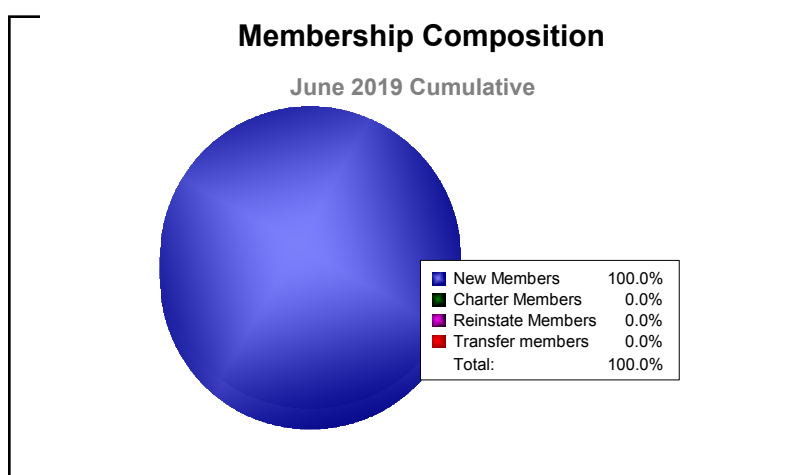

Year	New Clubs	Dropped Clubs	Gain/ Loss Clubs	New Members	Charter Members	Reinstate Members	Transfer Members	Total Member Added	Total Members Dropped	Gain/ Loss Members
2014-2015	1	0	1	4	20	5	0	29	-20	9
2015-2016	0	0	0	18	0	0	0	18	-6	12
2016-2017	0	0	0	5	0	1	1	7	-8	-1
2017-2018	0	0	0	11	0	0	0	11	-8	3
2018-2019	0	-1	-1	6	0	0	0	6	-25	-19
Average	0	0	0	9	4	1	0	14	-13	1