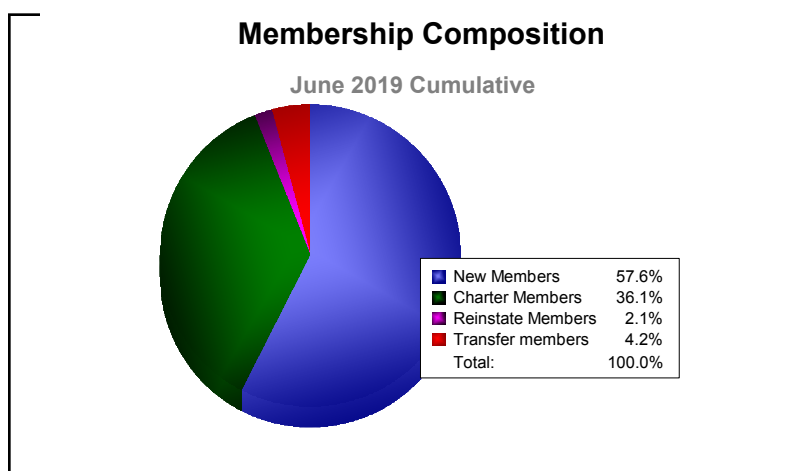

Year	New Clubs	Dropped Clubs	Gain/ Loss Clubs	New Members	Charter Members	Reinstate Members	Transfer Members	Total Member Added	Total Members Dropped	Gain/ Loss Members
2014-2015	3	0	3	137	73	2	8	220	-152	68
2015-2016	0	0	0	122	0	3	6	131	-147	-16
2016-2017	3	0	3	147	67	6	3	223	-159	64
2017-2018	0	0	0	140	5	8	4	157	-116	41
2018-2019	2	0	2	83	52	3	6	144	-168	-24
Average	2	0	2	126	39	4	5	175	-148	27