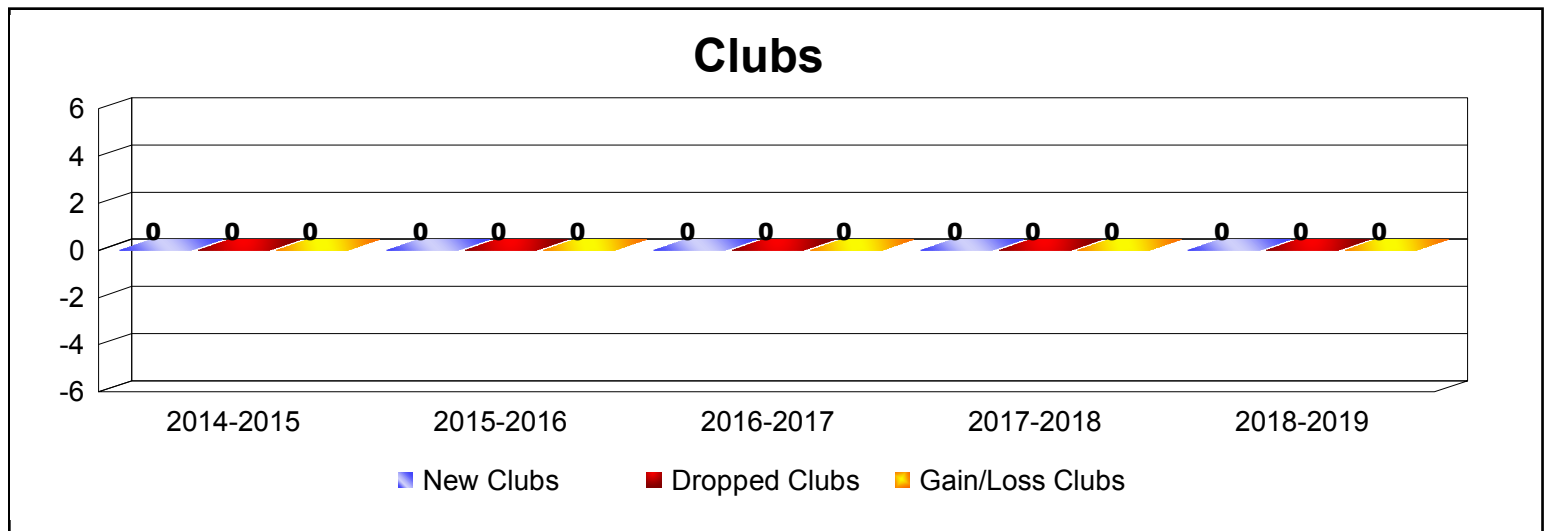

Year	New Clubs	Dropped Clubs	Gain/ Loss Clubs	New Members	Charter Members	Reinstate Members	Transfer Members	Total Member Added	Total Members Dropped	Gain/ Loss Members
2014-2015	0	0	0	9	0	1	0	10	-8	2
2015-2016	0	0	0	6	0	0	0	6	-2	4
2016-2017	0	0	0	4	0	0	0	4	-10	-6
2017-2018	0	0	0	3	0	0	0	3	-6	-3
2018-2019	0	0	0	2	0	0	2	4	-3	1
Average	0	0	0	5	0	0	0	5	-6	0