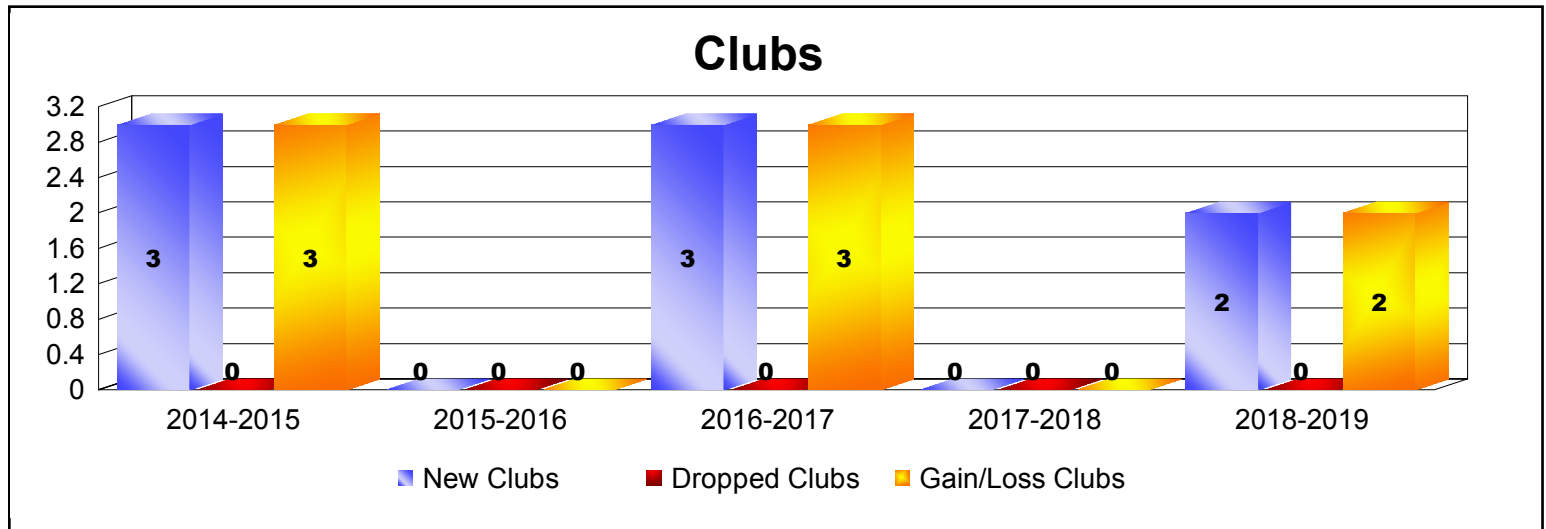

Year	New Clubs	Dropped Clubs	Gain/ Loss Clubs	New Members	Charter Members	Reinstate Members	Transfer Members	Total Member Added	Total Members Dropped	Gain/ Loss Members
2014-2015	3	0	3	137	73	2	8	220	-152	68
2015-2016	0	0	0	122	0	3	6	131	-147	-16
2016-2017	3	0	3	147	67	6	3	223	-159	64
2017-2018	0	0	0	140	5	8	4	157	-116	41
2018-2019	2	0	2	83	52	3	6	144	-168	-24
Average	2	0	2	126	39	4	5	175	-148	27