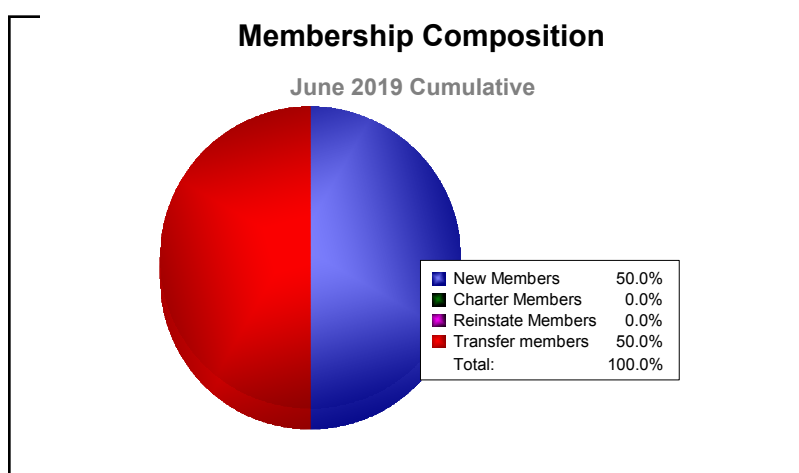

Year	New Clubs	Dropped Clubs	Gain/ Loss Clubs	New Members	Charter Members	Reinstate Members	Transfer Members	Total Member Added	Total Members Dropped	Gain/ Loss Members
2014-2015	0	0	0	9	0	1	0	10	-8	2
2015-2016	0	0	0	6	0	0	0	6	-2	4
2016-2017	0	0	0	4	0	0	0	4	-10	-6
2017-2018	0	0	0	3	0	0	0	3	-6	-3
2018-2019	0	0	0	2	0	0	2	4	-3	1
Average	0	0	0	5	0	0	0	5	-6	0