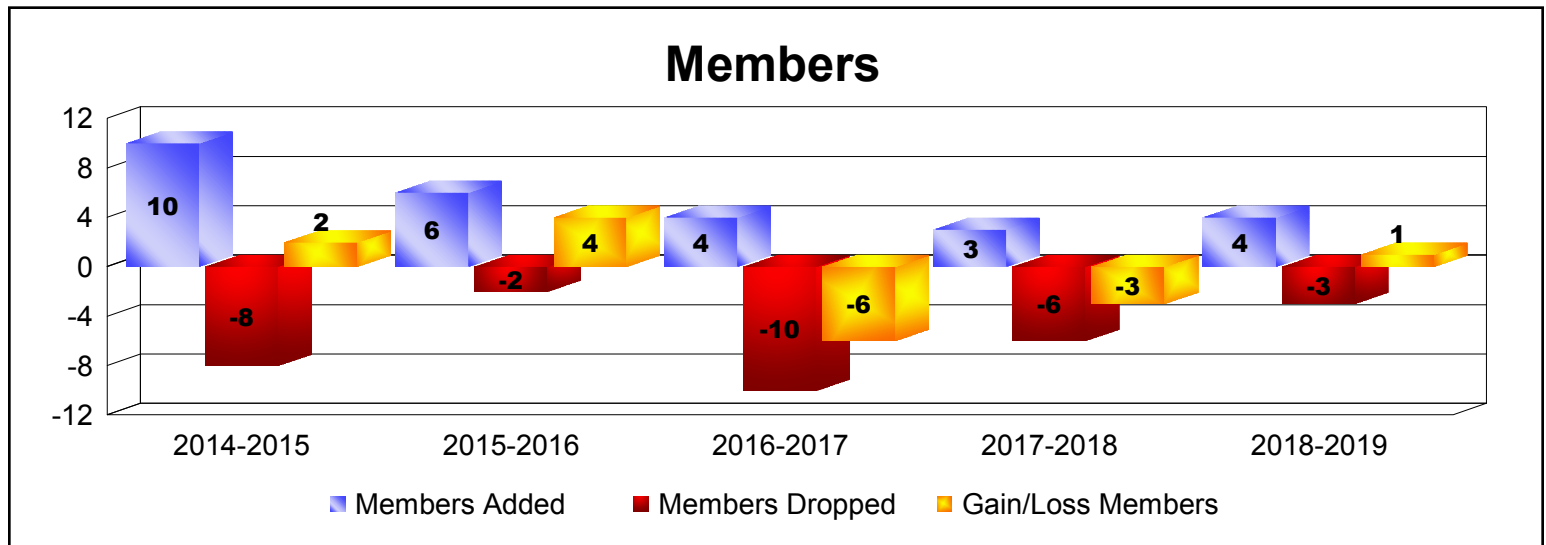

Year	New Clubs	Dropped Clubs	Gain/ Loss Clubs	New Members	Charter Members	Reinstate Members	Transfer Members	Total Member Added	Total Members Dropped	Gain/ Loss Members
2014-2015	0	0	0	9	0	1	0	10	-8	2
2015-2016	0	0	0	6	0	0	0	6	-2	4
2016-2017	0	0	0	4	0	0	0	4	-10	-6
2017-2018	0	0	0	3	0	0	0	3	-6	-3
2018-2019	0	0	0	2	0	0	2	4	-3	1
Average	0	0	0	5	0	0	0	5	-6	0