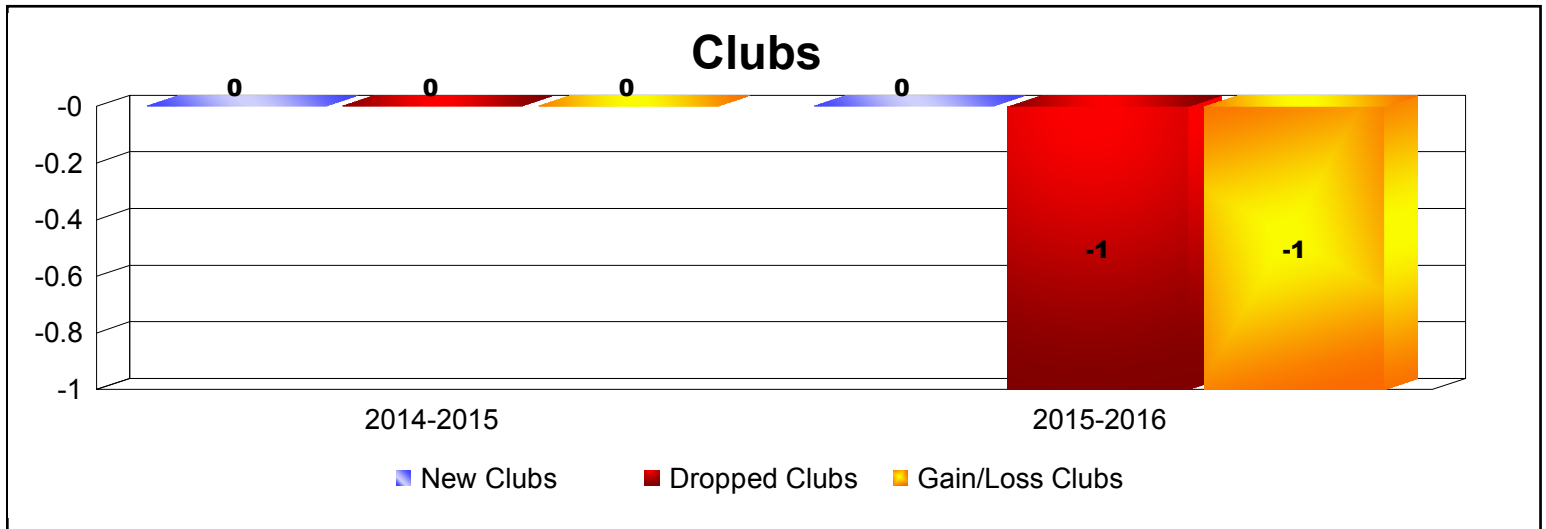

Year	New Clubs	Dropped Clubs	Gain/ Loss Clubs	New Members	Charter Members	Reinstate Members	Transfer Members	Total Member Added	Total Members Dropped	Gain/ Loss Members
2014-2015	0	0	0	0	0	0	0	0	0	0
2015-2016	0	-1	-1	0	0	0	0	0	-8	-8
<b>Average</b>	<b>0</b>	<b>-1</b>	<b>-1</b>	<b>0</b>	<b>0</b>	<b>0</b>	<b>0</b>	<b>0</b>	<b>-4</b>	<b>-4</b>

Year	New Clubs	Dropped Clubs	Gain/ Loss Clubs	New Members	Charter Members	Reinstate Members	Transfer Members	Total Member Added	Total Members Dropped	Gain/ Loss Members
2014-2015	0	0	0	40	0	1	3	44	-44	0
2015-2016	0	0	0	59	0	0	1	60	-49	11
2016-2017	0	0	0	42	0	0	1	43	-36	7
2017-2018	1	0	1	56	22	1	0	79	-45	34
2018-2019	1	0	1	50	25	1	0	76	-82	-6
<b>Average</b>	<b>0</b>	<b>0</b>	<b>0</b>	<b>49</b>	<b>9</b>	<b>1</b>	<b>1</b>	<b>60</b>	<b>-51</b>	<b>9</b>