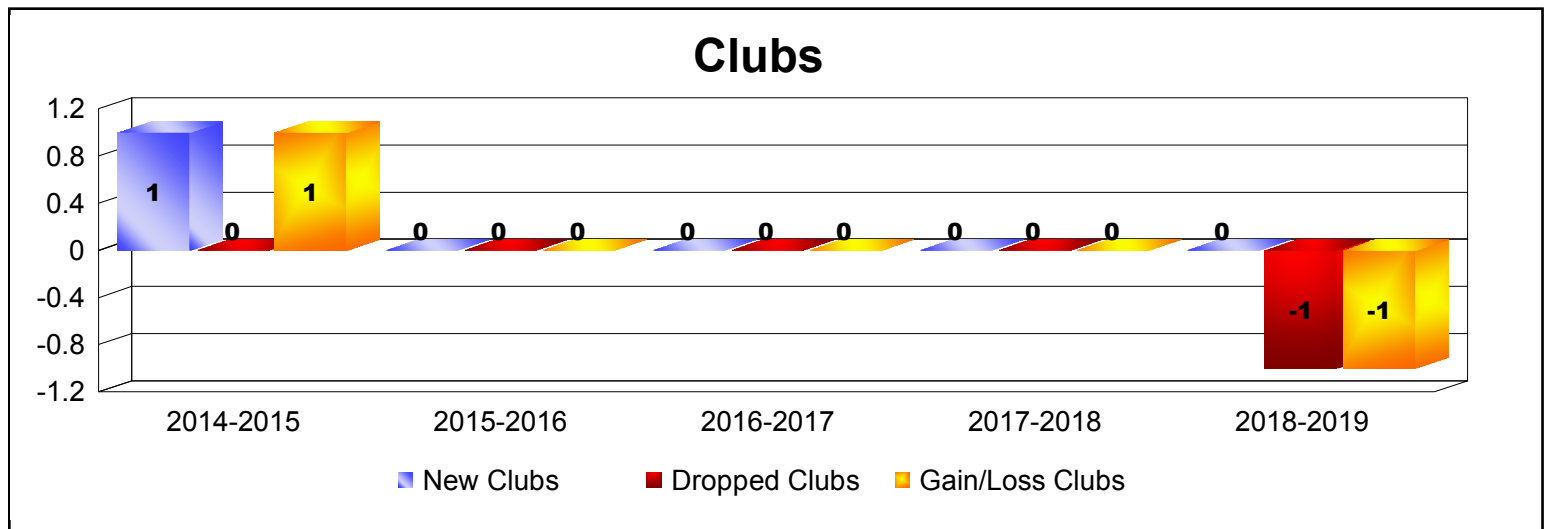

Year	New Clubs	Dropped Clubs	Gain/ Loss Clubs	New Members	Charter Members	Reinstate Members	Transfer Members	Total Member Added	Total Members Dropped	Gain/ Loss Members
2014-2015	0	0	0	0	0	0	0	0	0	0
2015-2016	0	-1	-1	0	0	0	0	0	-8	-8
<b>Average</b>	<b>0</b>	<b>-1</b>	<b>-1</b>	<b>0</b>	<b>0</b>	<b>0</b>	<b>0</b>	<b>0</b>	<b>-4</b>	<b>-4</b>

Year	New Clubs	Dropped Clubs	Gain/ Loss Clubs	New Members	Charter Members	Reinstate Members	Transfer Members	Total Member Added	Total Members Dropped	Gain/ Loss Members
2014-2015	0	0	0	40	0	1	3	44	-44	0
2015-2016	0	0	0	59	0	0	1	60	-49	11
2016-2017	0	0	0	42	0	0	1	43	-36	7
2017-2018	1	0	1	56	22	1	0	79	-45	34
2018-2019	1	0	1	50	25	1	0	76	-82	-6
<b>Average</b>	<b>0</b>	<b>0</b>	<b>0</b>	<b>49</b>	<b>9</b>	<b>1</b>	<b>1</b>	<b>60</b>	<b>-51</b>	<b>9</b>

Year	New Clubs	Dropped Clubs	Gain/ Loss Clubs	New Members	Charter Members	Reinstate Members	Transfer Members	Total Member Added	Total Members Dropped	Gain/ Loss Members
2014-2015	1	0	1	4	20	5	0	29	-20	9
2015-2016	0	0	0	18	0	0	0	18	-6	12
2016-2017	0	0	0	5	0	1	1	7	-8	-1
2017-2018	0	0	0	11	0	0	0	11	-8	3
2018-2019	0	-1	-1	6	0	0	0	6	-25	-19
<b>Average</b>	<b>0</b>	<b>0</b>	<b>0</b>	<b>9</b>	<b>4</b>	<b>1</b>	<b>0</b>	<b>14</b>	<b>-13</b>	<b>1</b>