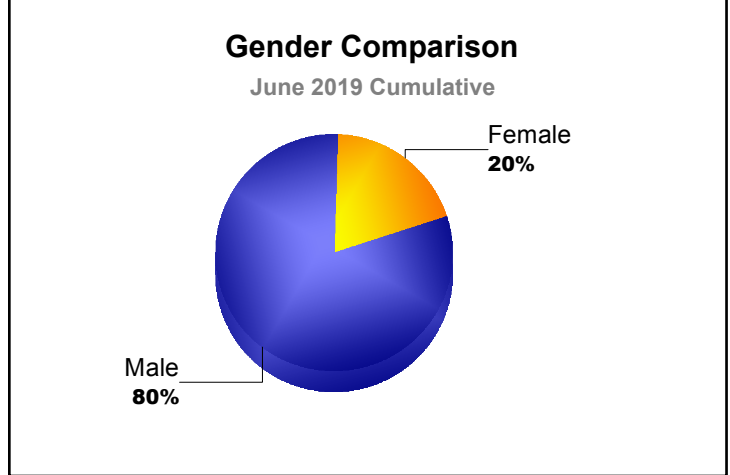

Year	New Clubs	Dropped Clubs	Gain/ Loss Clubs	New Members	Charter Members	Reinstate Members	Transfer Members	Total Member Added	Total Members Dropped	Gain/ Loss Members
2014-2015	1	0	1	4	20	5	0	29	-20	9
2015-2016	0	0	0	18	0	0	0	18	-6	12
2016-2017	0	0	0	5	0	1	1	7	-8	-1
2017-2018	0	0	0	11	0	0	0	11	-8	3
2018-2019	0	-1	-1	6	0	0	0	6	-25	-19
Average	0	0	0	9	4	1	0	14	-13	1