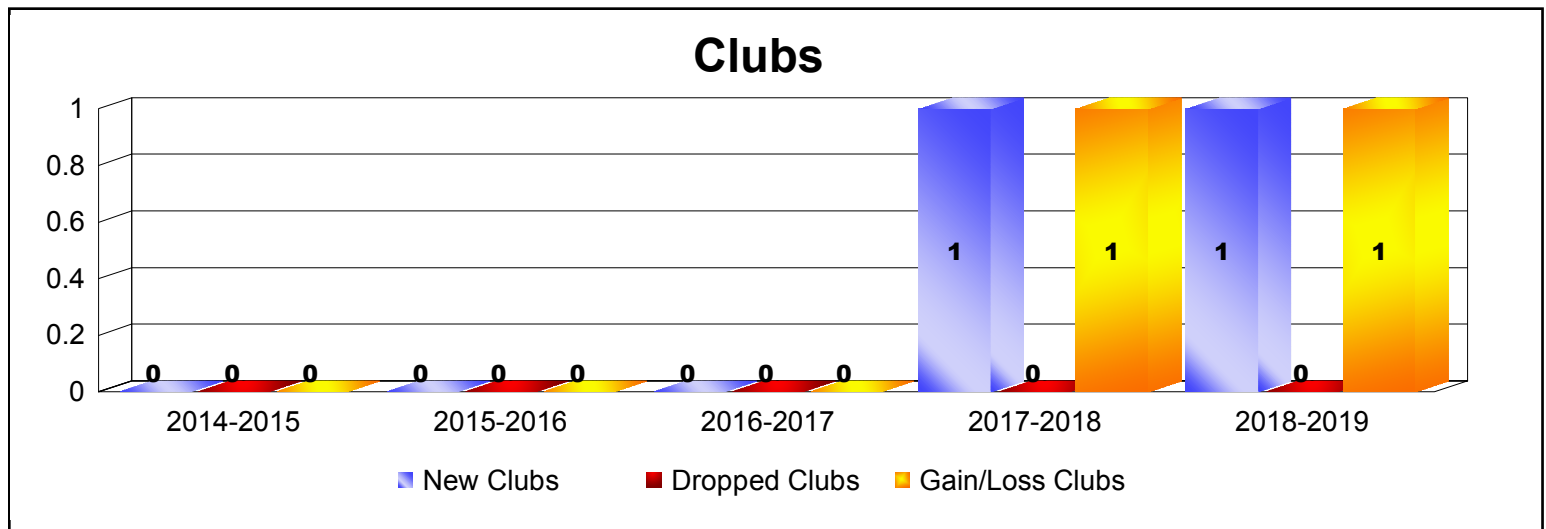

Year	New Clubs	Dropped Clubs	Gain/ Loss Clubs	New Members	Charter Members	Reinstate Members	Transfer Members	Total Member Added	Total Members Dropped	Gain/ Loss Members
2014-2015	0	0	0	0	0	0	0	0	0	0
2015-2016	0	-1	-1	0	0	0	0	0	-8	-8
<b>Average</b>	<b>0</b>	<b>-1</b>	<b>-1</b>	<b>0</b>	<b>0</b>	<b>0</b>	<b>0</b>	<b>0</b>	<b>-4</b>	<b>-4</b>

Year	New Clubs	Dropped Clubs	Gain/ Loss Clubs	New Members	Charter Members	Reinstate Members	Transfer Members	Total Member Added	Total Members Dropped	Gain/ Loss Members
2014-2015	0	0	0	40	0	1	3	44	-44	0
2015-2016	0	0	0	59	0	0	1	60	-49	11
2016-2017	0	0	0	42	0	0	1	43	-36	7
2017-2018	1	0	1	56	22	1	0	79	-45	34
2018-2019	1	0	1	50	25	1	0	76	-82	-6
<b>Average</b>	<b>0</b>	<b>0</b>	<b>0</b>	<b>49</b>	<b>9</b>	<b>1</b>	<b>1</b>	<b>60</b>	<b>-51</b>	<b>9</b>